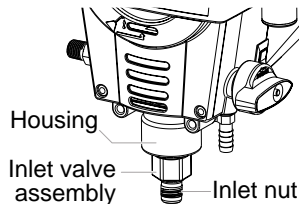

5. Install **inlet nut** back into inlet valve. Torque to 12 ± 2 ft/lbs if you have torque wrench.
6. Make sure the **inlet valve O-ring** is installed on the **inlet valve**, then install entire **inlet valve assembly** back into unit. Tighten with an adjustable wrench.