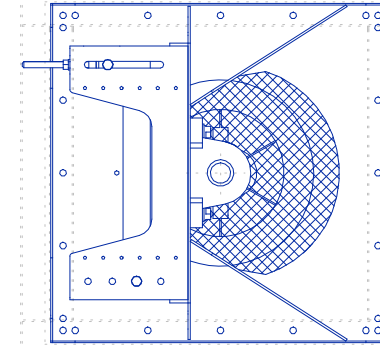

17' 6"

Min 18" to wall

STS-080808-Top.skf  
Fan Frame: 102" H x 96-1/4" x 33"  
Top panels: 96-1/4" Long  
Side panels: 102" H

10/28/06 Job: Coast-Callaway

13' 2-1/2"

FLASHING + (2) 102" vert pcs (from 5 pcs 10' long)

92-1/8"

60"

96-1/4" Header & Fan Frame OD

Min 18" to wall

NOTE: Burner & Controls may be located on other side if required.

Min 36" this side for Burner